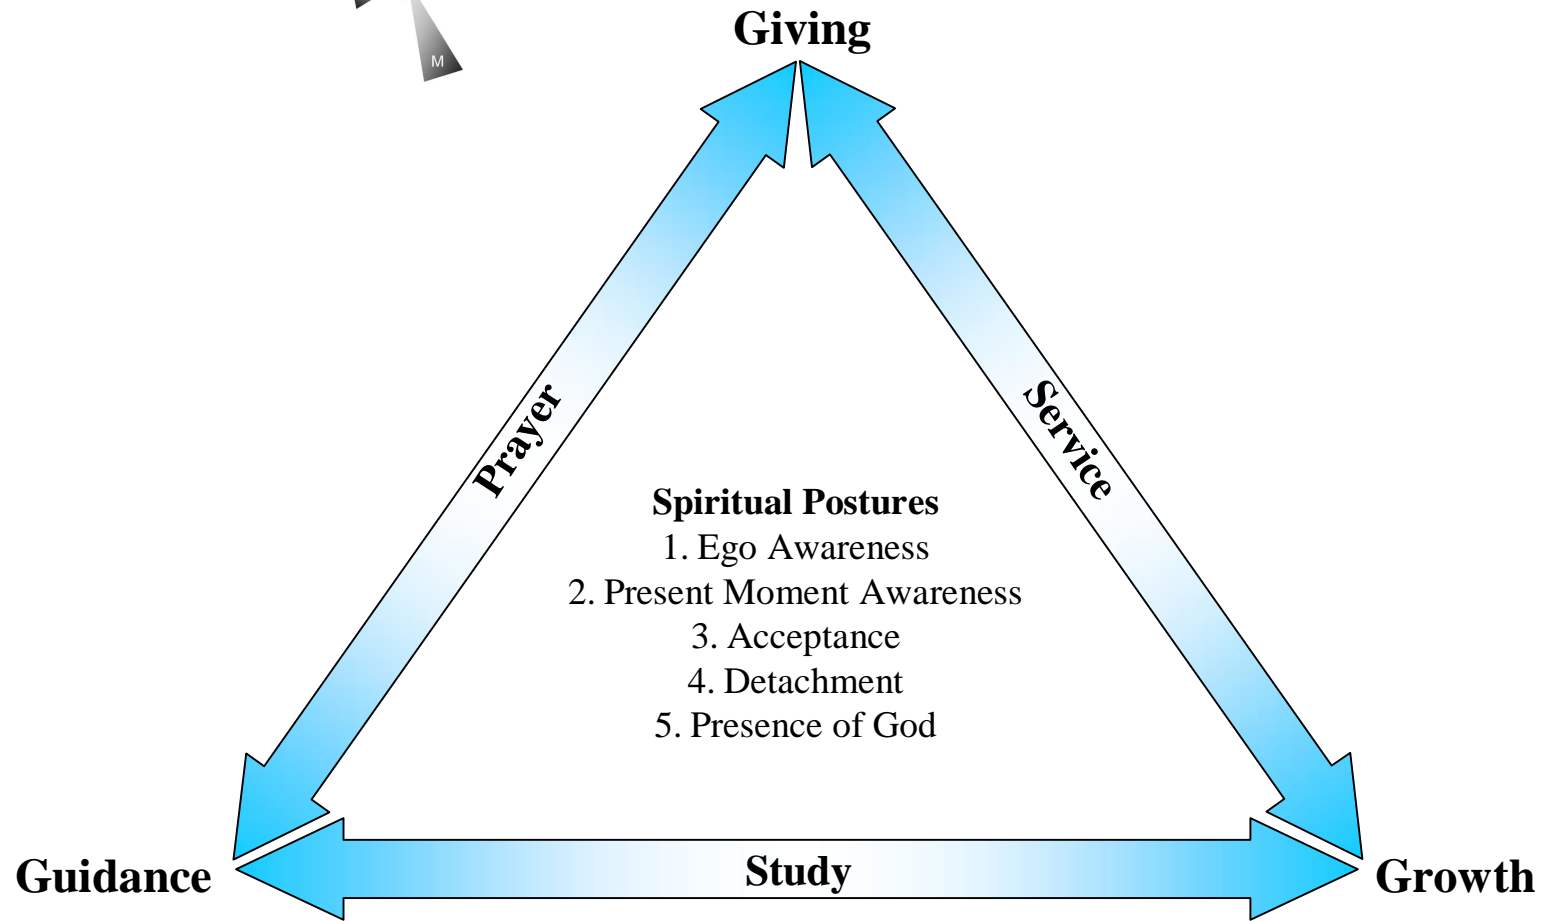

A Formation Model for CTG

CTG – CHARISM: The charism of this Community is to live the monastic values of prayer, study and service that lead to personal transformation at the hands of Christ.

A Formation Model for CTG

CTG – CHARISM: The charism of this Community is to live the monastic values of prayer, study and service that lead to personal transformation at the hands of Christ.