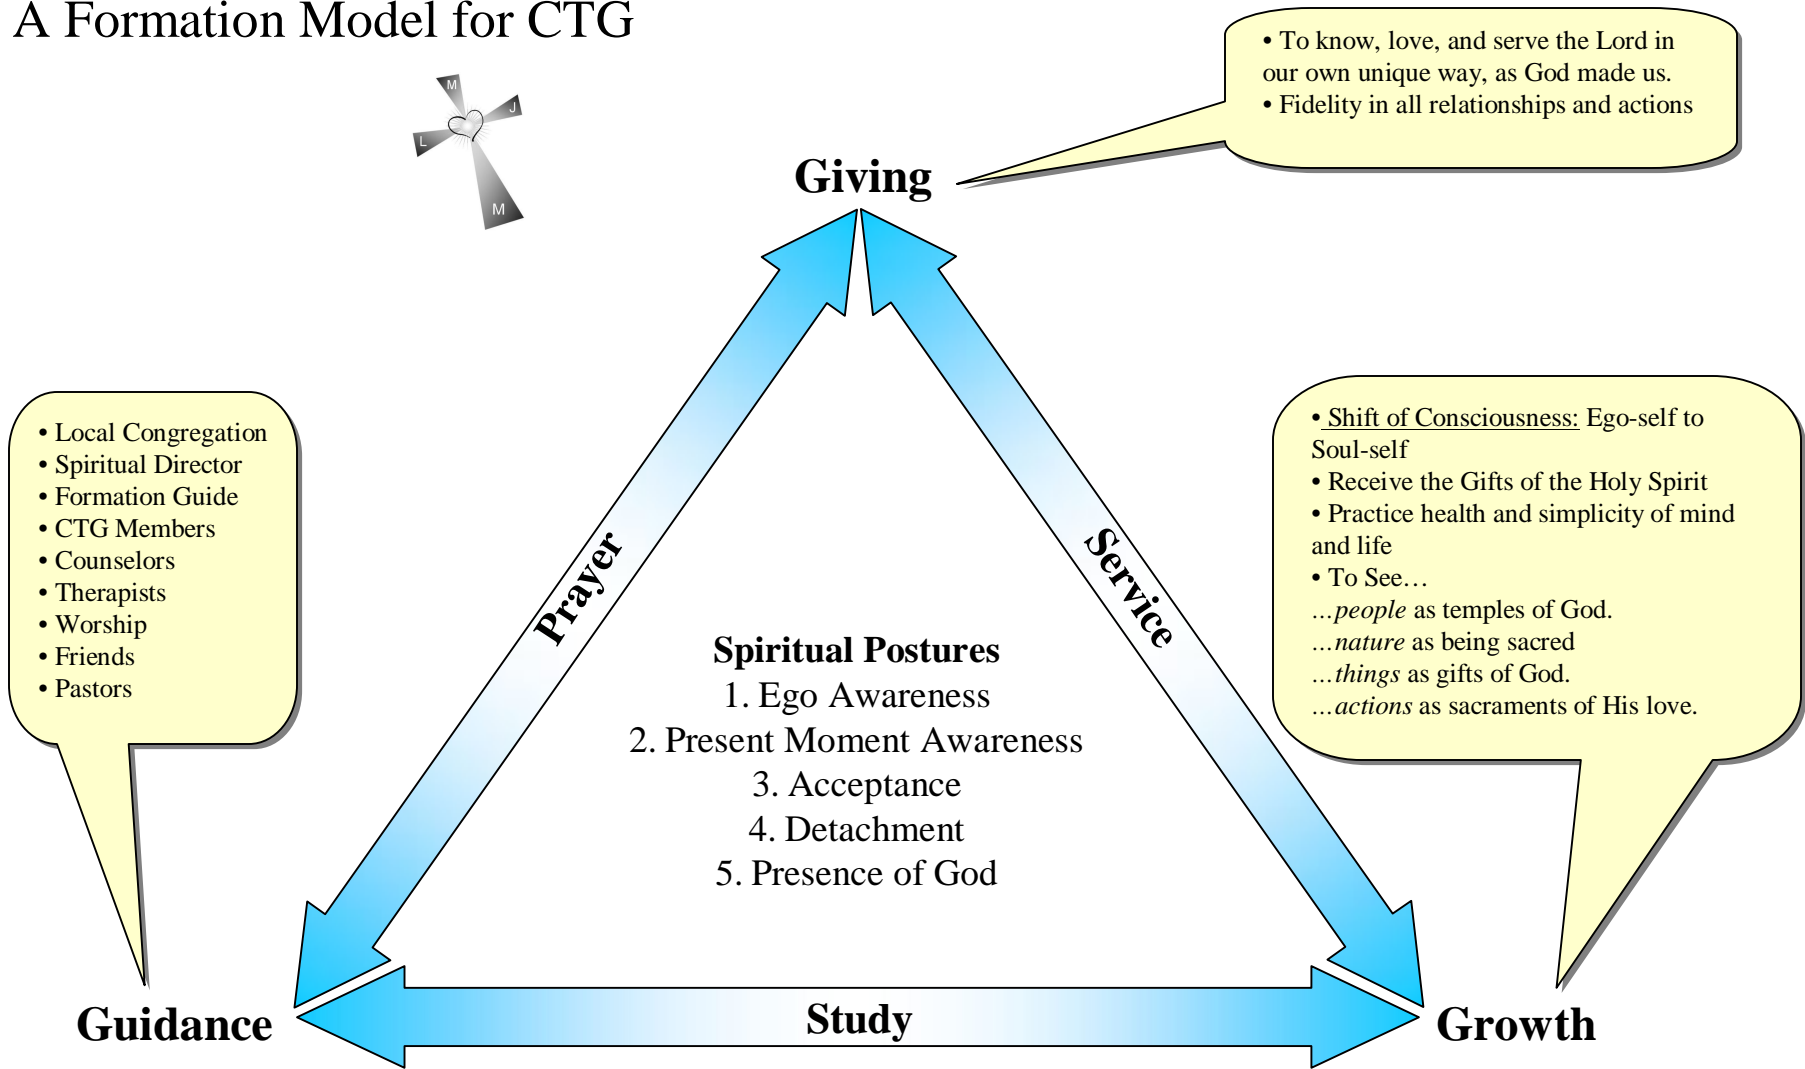

A Formation Model for CTG

CTG – CHARISM: The charism of this Community is to live the monastic values of prayer, study and service that lead to personal transformation at the hands of Christ.

A Formation Model for CTG

CTG – CHARISM: The charism of this Community is to live the monastic values of prayer, study and service that lead to personal transformation at the hands of Christ.