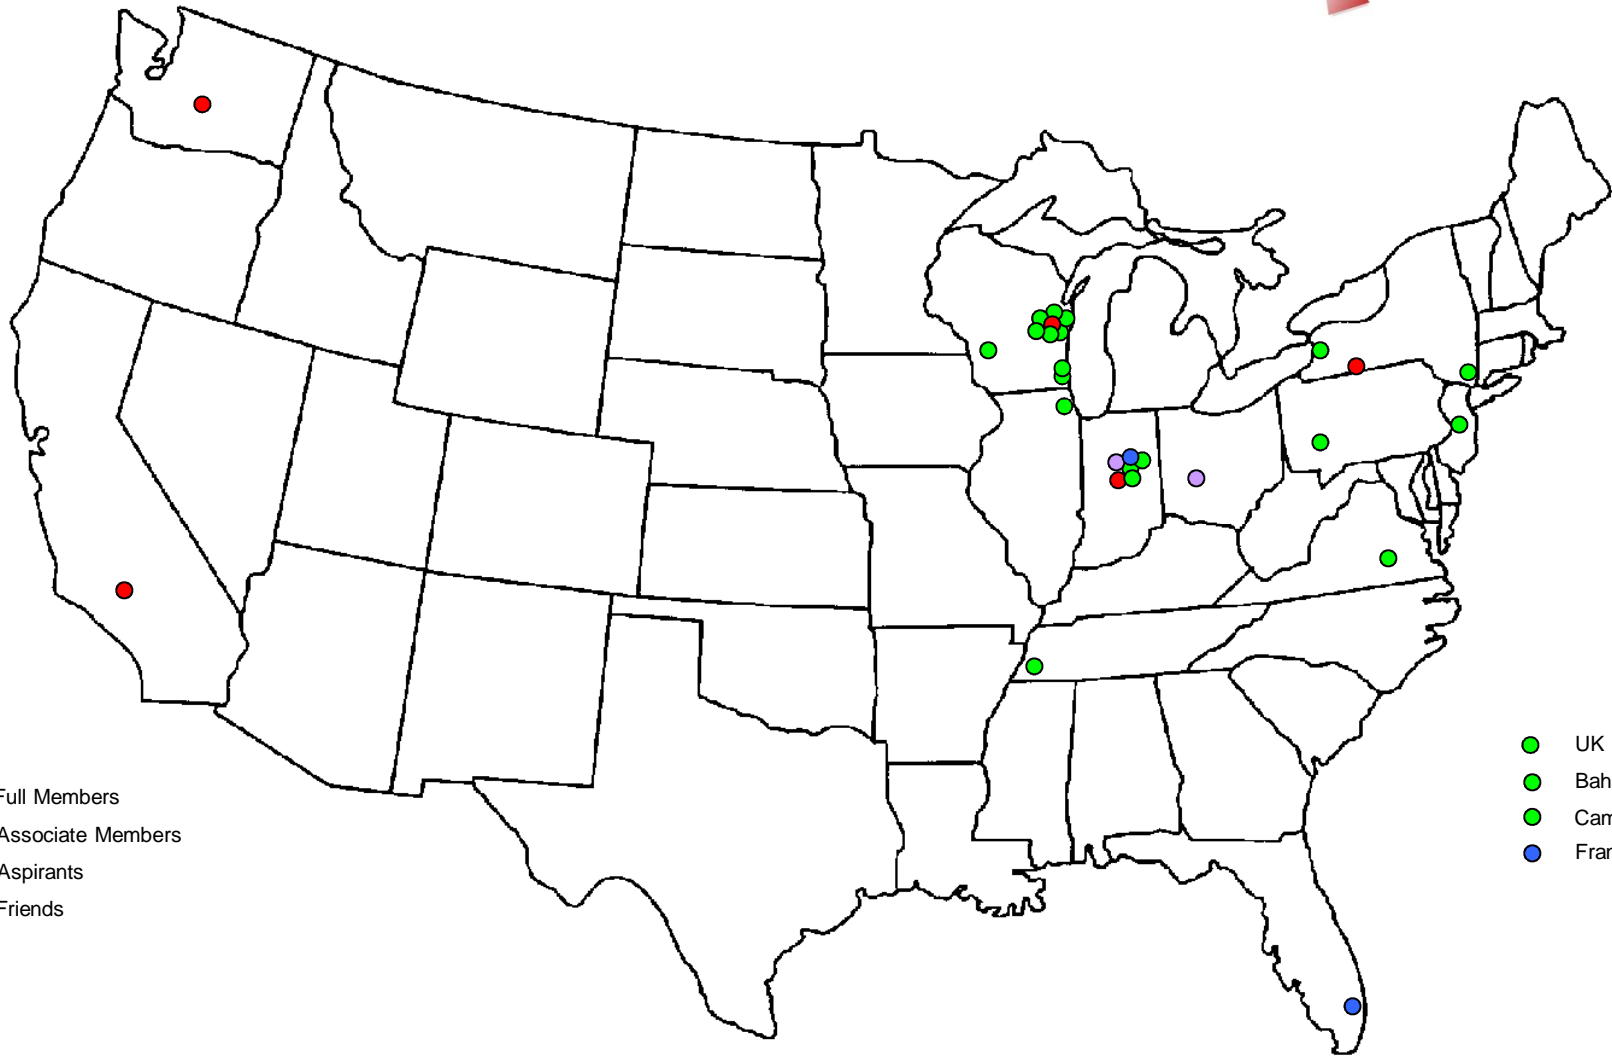

Community Map

Community of the Gospel

- = Full Members
- = Associate Members
- = Aspirants
- = Friends

- UK
- Bahamas
- Cameroon
- France

March, 2010